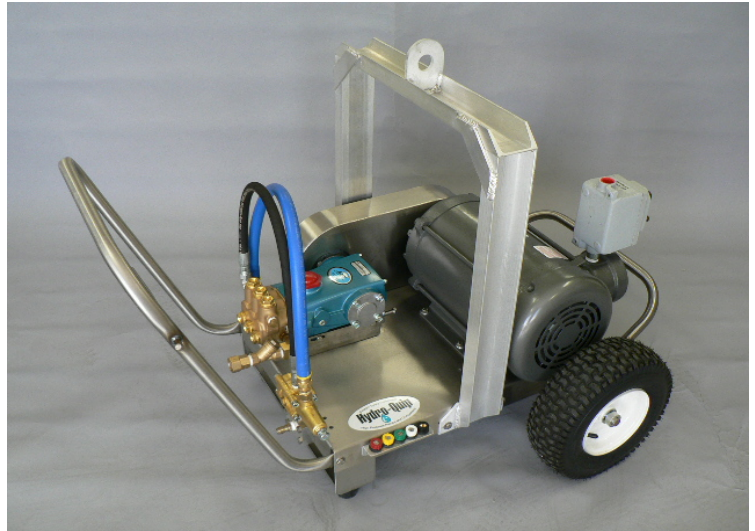

Hydro-Quip

MXE Series

MODEL	MXE-1336.1	MXE-1336.3	MXE-2040.1	MXE-2040.3	MXE-3040.1	MXE-3040.3
PSI	1300	1300	2000	2000	3000	3000
GPM	3.6	3.6	4.0	4.0	4.0	4.0
PUMP	Direct	Direct	Direct	Direct	Direct	Direct
MOTOR	Single Phase 3HP	Three Phase 3HP	Single Phase 5HP	Three Phase 5HP	Single Phase 7.5HP	Three Phase 7.5HP
WHEEL KIT	Stainless	Stainless	Stainless	Stainless	Stainless	Stainless
GUN	Trigger	Trigger	Trigger	Trigger	Trigger	Trigger
LANCE	36"	36"	36"	36"	36"	36"
HOSE	3/8" x 50'	3/8" x 50'	3/8" x 50'	3/8" x 50'	3/8" x 50'	3/8" x 50'
STARTER	Cam Style	Cam Style	Cam Style	Cam Style	Cam Style	Cam Style
WEIGHT	Call	Call	Call	Call	Call	Call

- Quality TEFC electric motor EXP avail.
- Flex Coupling and Bell Housing driven
- Direct Drive Triplex plunger pump
- 3/8"x 50' hose with quick connects
- Industrial Duty Wheel kit
- Cam Style On/off 4x fiberglass enclosure