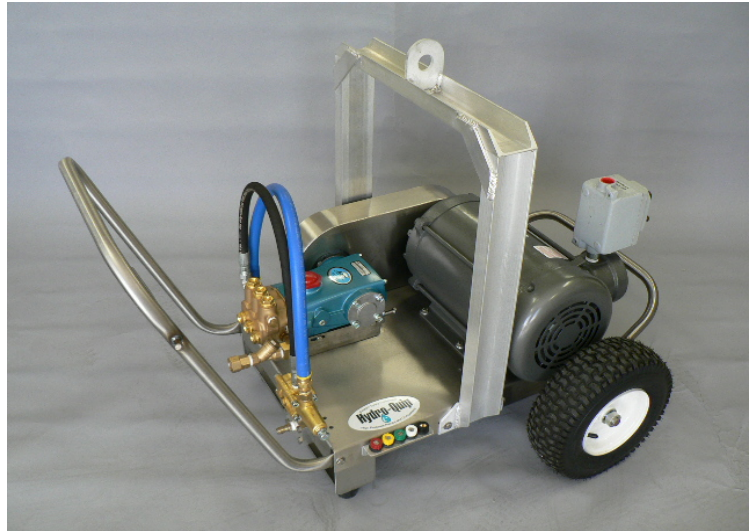

Hydro-Quip

SME Series

MODEL	SME-1336.1	SME-1336.3	SME-2040.1	SME-2040.3	SME-3040.1	SME-3040.3
PSI	1300	1300	2000	2000	3000	3000
GPM	3.6	3.6	4.0	4.0	4.0	4.0
PUMP	Belt Drive	Belt Drive	Belt Drive	Belt Drive	Belt Drive	Belt Drive
MOTOR	Single Phase 3HP	Three Phase 3HP	Single Phase 5HP	Three Phase 5HP	Single Phase 7.5HP	Three Phase 7.5HP
WHEEL KIT	Stainless	Stainless	Stainless	Stainless	Stainless	Stainless
GUN	Trigger	Trigger	Trigger	Trigger	Trigger	Trigger
LANCE	36"	36"	36"	36"	36"	36"
HOSE	3/8" x 50'	3/8" x 50'	3/8" x 50'	3/8" x 50'	3/8" x 50'	3/8" x 50'
STARTER	Cam Style	Cam Style	Cam Style	Cam Style	Cam Style	Cam Style
WEIGHT	Call	Call	Call	Call	Call	Call

- Quality TEFC electric motor EXP avail.
- V-Belt Drive assembly
- Cat Triplex plunger pump
- 3/8"x 50' hose with quick connects
- Industrial Duty Wheel kit
- Cam Style On/off 4x fiberglass enclosure

1923 Wooddale Blvd. Baton Rouge, LA 70806 (225)924-2444 (225)925-8111 Fax
www.hydro-quip.com