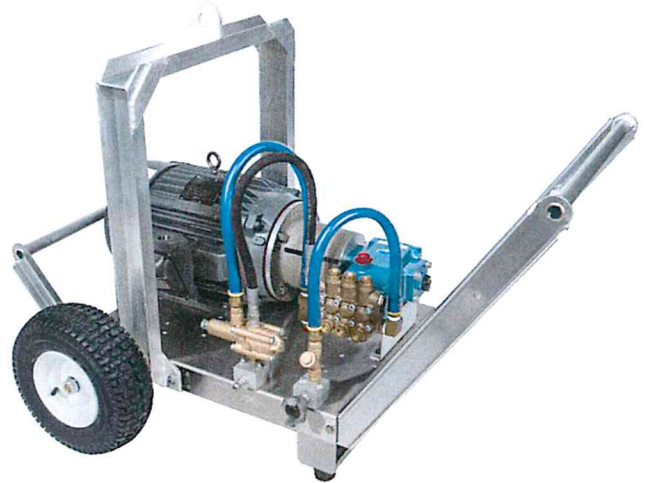

Hydro-Quip

MXE Series

Industrial Direct Drive Electric

MODEL	MXE-1336.1	MXE-1336.3	MXE-2040.1	MXE-2040.3	MXE-3040.1	MXE-3040.3
PSI	1300	1300	2000	2000	3000	3000
GPM	3.6	3.6	4.0	4.0	4.0	4.0
PUMP	Direct	Direct	Direct	Direct	Direct	Direct
MOTOR	Single Phase 3HP	Three Phase 3HP	Single Phase 5HP	Three Phase 5HP	Single Phase 7.5HP	Three Phase 7.5HP
WHEEL KIT	Stainless	Stainless	Stainless	Stainless	Stainless	Stainless
GUN	Trigger	Trigger	Trigger	Trigger	Trigger	Trigger
LANCE	36"	36"	36"	36"	36"	36"
HOSE	3/8" x 50'	3/8" x 50'	3/8" x 50'	3/8" x 50'	3/8" x 50'	3/8" x 50'
STARTER	Cam Style	Cam Style	Cam Style	Cam Style	Cam Style	Cam Style
WEIGHT	125 lbs.	125 lbs.	165 lbs.	165 lbs.	185 lbs.	185 lbs.

- C-Faced TEFC electric motor EXP avail.
- Flex Coupling and Bell Housing driven
- Direct Drive Triplex plunger pump
- 3/8"x 50' hose with quick connects
- Industrial Duty Wheel kit
- Cam Style on/off 4x fiberglass enclosure